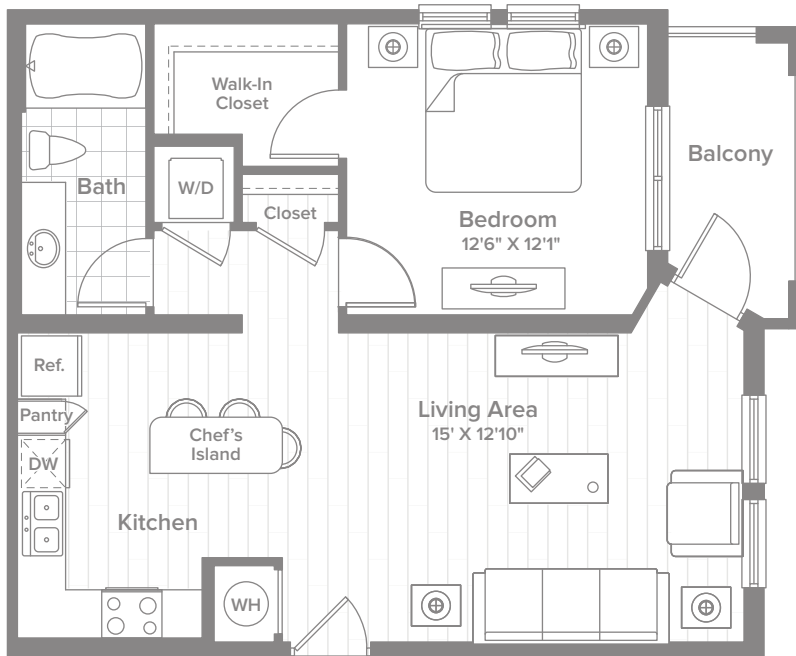

# APARTMENT A2

1 BEDROOM | 1 BATH  
796 SQUARE FEET

**BUILDING 3, 5, 6, 10**

**BUILDING 4, 7**

**BUILDING 12**

**BUILDING 9, 11**

**BUILDING 13**

All dimensions and square footage are approximate. Pricing subject to change.  
We are happy to discuss specific apartment modifications or accommodations at your request.