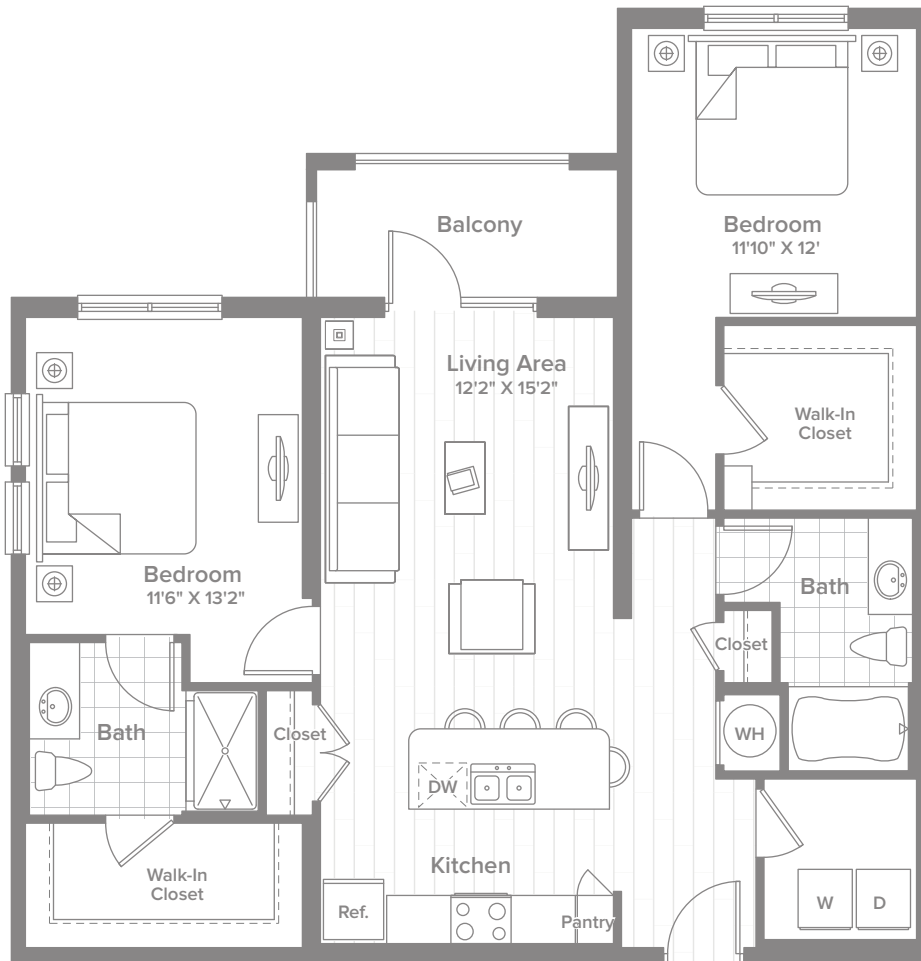

JEFFERSON
PALM BEACH

APARTMENT B2

2 BEDROOMS | 2 BATHS
1,201 SQUARE FEET

BUILDING 3, 5, 6, 10

BUILDING 4, 7

All dimensions and square footage are approximate. Pricing subject to change.
We are happy to discuss specific apartment modifications or accommodations at your request.