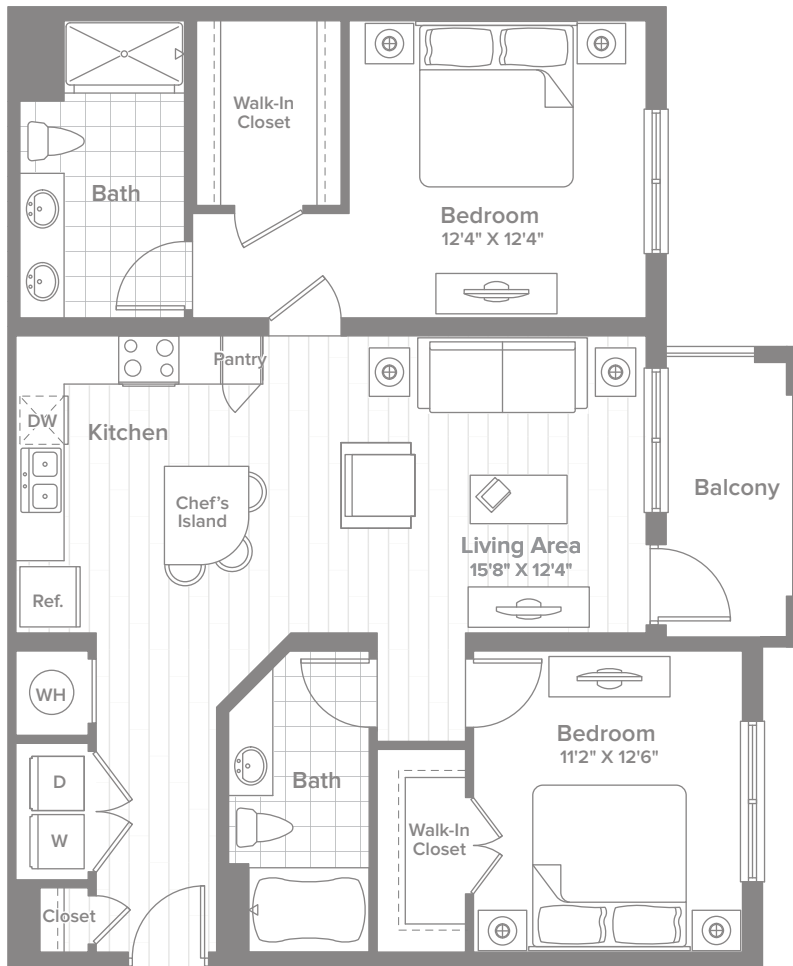

JEFFERSON
PALM BEACH

APARTMENT B1

2 BEDROOMS | 2 BATHS
1,141 SQUARE FEET

BUILDING 3, 5, 6, 10

BUILDING 4, 7

BUILDING 12

BUILDING 9, 11

BUILDING 13

All dimensions and square footage are approximate. Pricing subject to change.
We are happy to discuss specific apartment modifications or accommodations at your request.

290 COURTNEY LAKES CIRCLE, WEST PALM BEACH, FL 33401
561.471.7256 | JEFFERSONPALMBEACH.COM