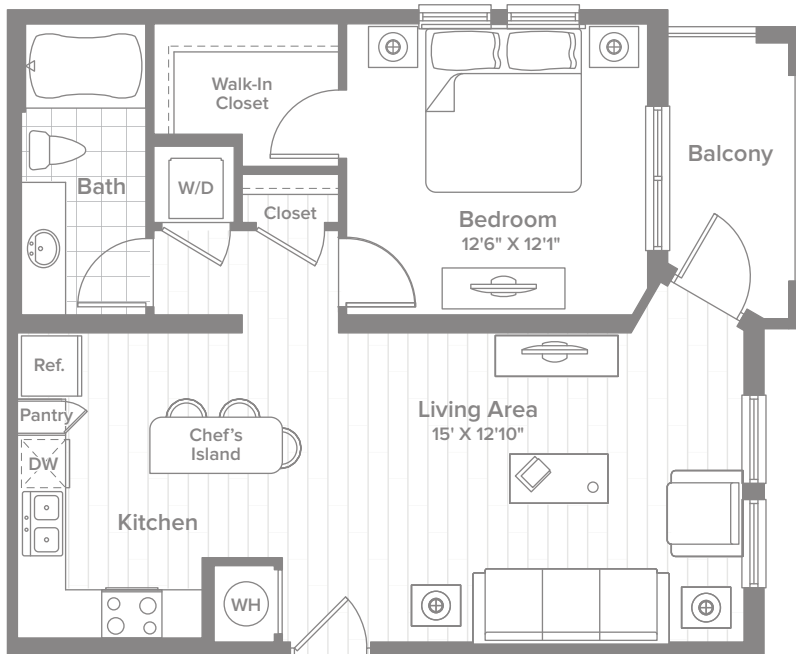

# APARTMENT A2

1 BEDROOM | 1 BATH  
796 SQUARE FEET

**BUILDING 3, 5, 6, 10**

**BUILDING 4, 7**

**BUILDING 12**

**BUILDING 9, 11**

**BUILDING 13**

All dimensions and square footage are approximate. Pricing subject to change.  
We are happy to discuss specific apartment modifications or accommodations at your request.