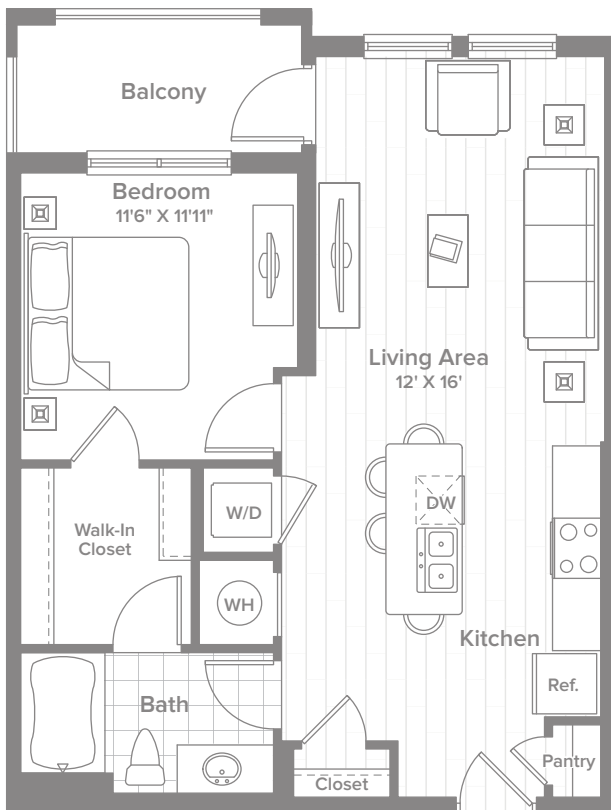

JEFFERSON
PALM BEACH

APARTMENT A1

1 BEDROOM | 1 BATH
753 SQUARE FEET

BUILDING 12

BUILDING 13

All dimensions and square footage are approximate. Pricing subject to change.
We are happy to discuss specific apartment modifications or accommodations at your request.